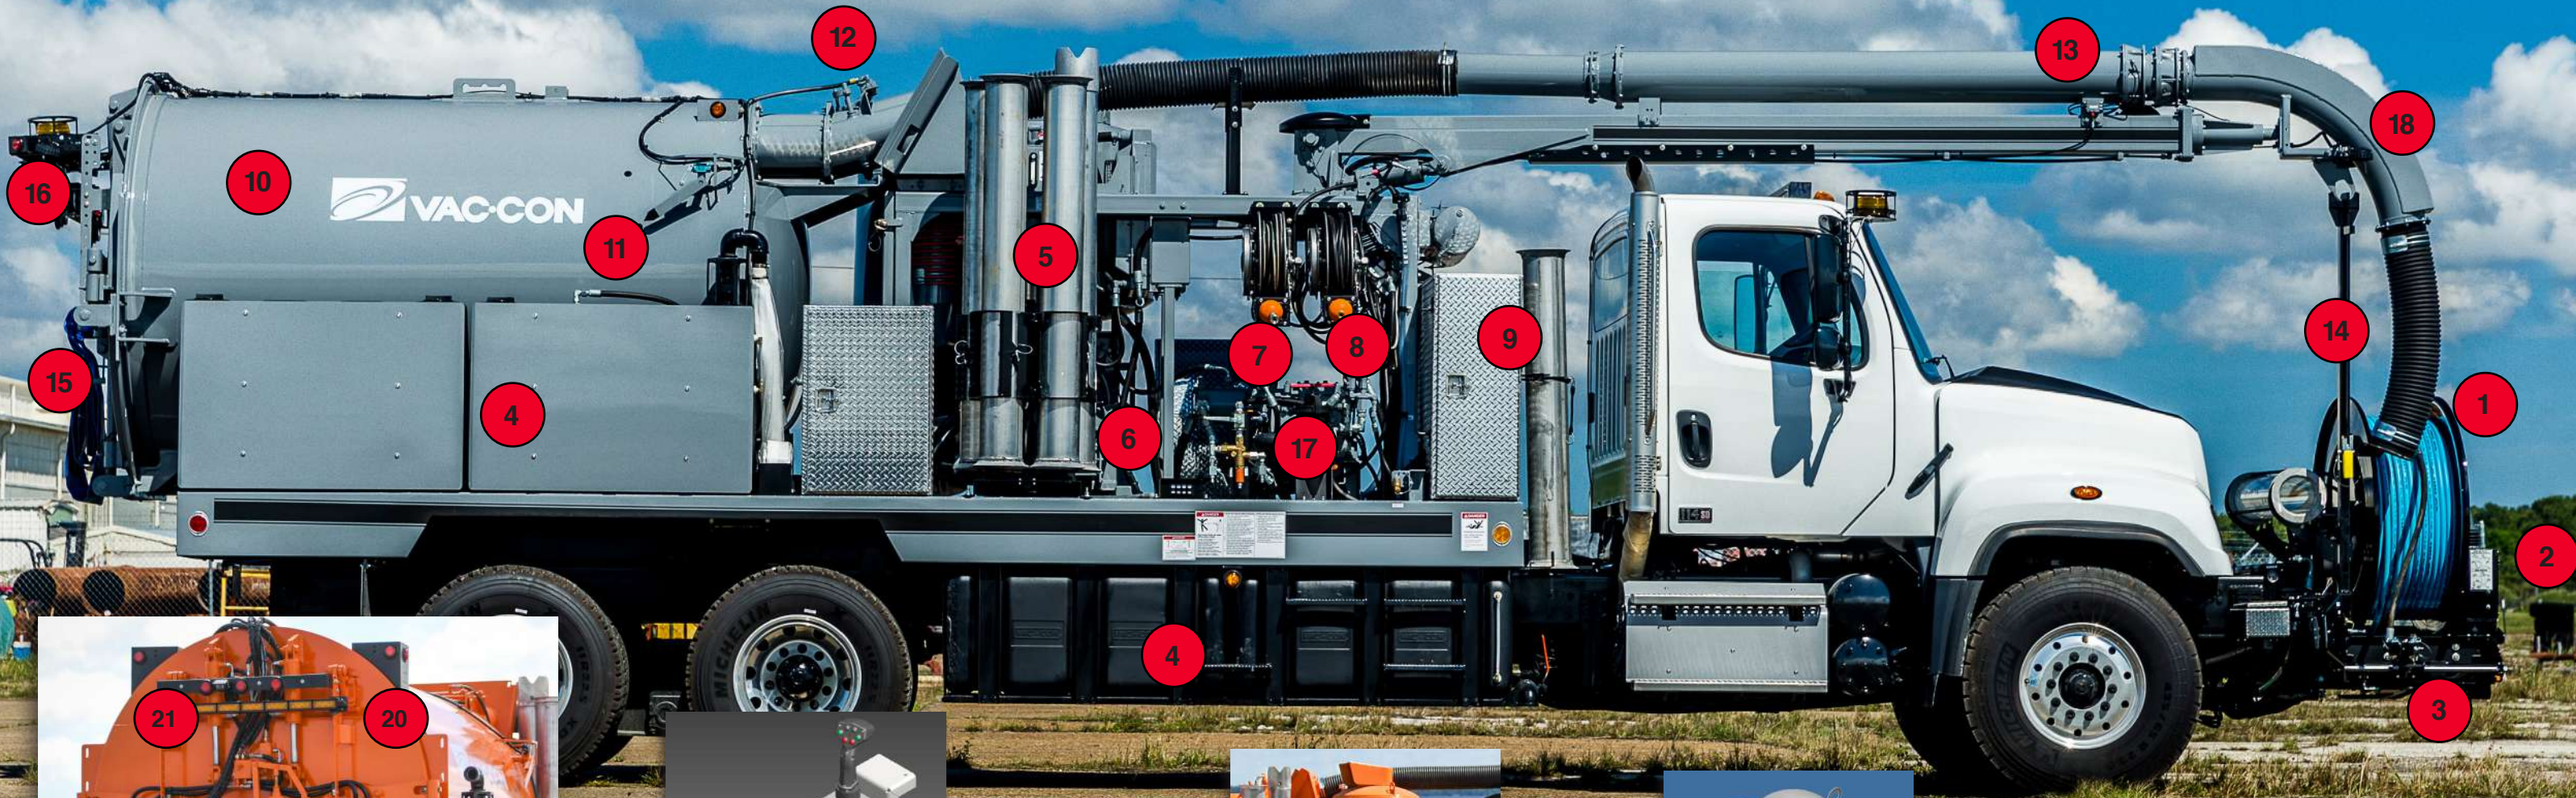

AS SHOWN:

1. 180° Articulating Hose Reel, 600 ft. x 1 in.
2. Omnibus™ Precision Power
3. Automatic Level Wind Guide
4. Cross-Linked Polyethylene Water Tanks
5. Lazy Susan Pipe Rack
6. Debris Body Dump Station
7. Hydro-Excavation Package
8. 50 ft. Retractable Low Pressure Handgun Hose Reel
9. Aluminum Tool Boxes

10. Corten® Steel Debris Tank
11. External Load Level Indicator
12. Positive Seal Vacuum Breaker
13. 10 ft. Telescopic Boom
14. Hinged Boom Tie Down
15. Rear Door with Hydraulic Door Locks
16. Strobe Lighting & Arrow Board
17. Water Pump with Suction Strainer
18. Wear Back Boom Elbow

Consult Factory/Dealer for Additional Options

Flat Rear Door

Flat-style rear door features a 6 in. Knife Valve, Arrow Stick Lighting, and Pump Off.

Omnibus™ Precision Power

The Omnibus Precision Power Control System provides complete control of machine functions from one centralized location, all with real-time diagnostics that simplifies the job and required maintenance.