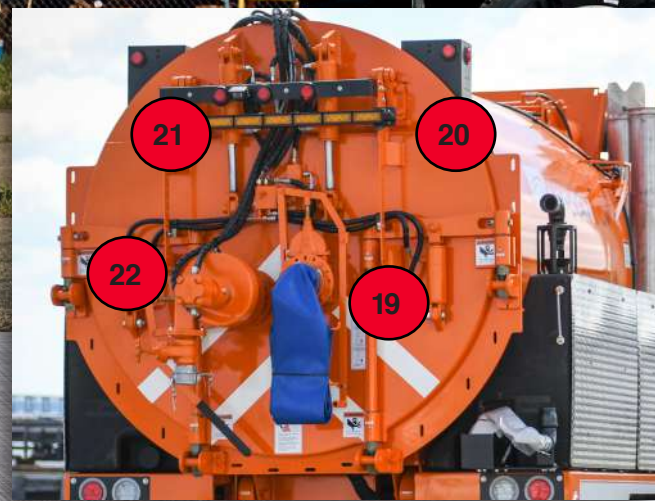

AS SHOWN:

1. 180° Articulating Hose Reel, 600 ft. x 1 in.
2. Omnibus™ Precision Power
3. Automatic Level Wind Guide
4. Cross-Linked Polyethylene Water Tanks
5. Lazy Susan Pipe Rack
6. Debris Body Dump Station
7. Hydro-Excavation Package
8. 50 ft. Retractable Low Pressure Handgun Hose Reel
9. Aluminum Tool Boxes

10. Corten® Steel Debris Tank
11. External Load Level Indicator
12. Positive Seal Vacuum Breaker
13. 10 ft. Telescopic Boom
14. Hinged Boom Tie Down
15. Rear Door with Hydraulic Door Locks
16. Strobe Lighting & Arrow Board
17. Water Pump with Suction Strainer
18. Wear Back Boom Elbow

Consult Factory/Dealer for Additional Options

Flat Rear Door

Flat-style rear door features a 6 in. Knife Valve, Arrow Stick Lighting, and Pump Off.

Omnibus™ Precision Power

The Omnibus Precision Power Control System provides complete control of machine functions from one centralized location, all with real-time diagnostics that simplifies the job and required maintenance.