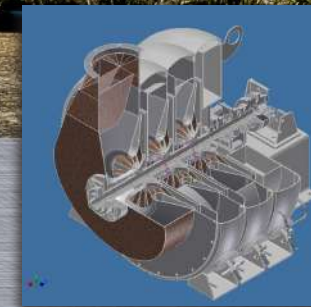

AS SHOWN:

1. 180° Articulating Hose Reel, 600 ft. x 1 in.
2. Omnibus™ Precision Power
3. Automatic Level Wind Guide
4. Cross-Linked Polyethylene Water Tanks
5. Lazy Susan Pipe Rack
6. Debris Body Dump Station
7. Hydro-Excavation Package
8. 50 ft. Retractable Low Pressure Handgun Hose Reel
9. Aluminum Tool Boxes

FLAT REAR DOOR:

19. 6 in. Knife Valve
20. Hydraulic Opening Rear Door with Wedge-Style Locks
21. Arrow Stick Lighting
22. Hydraulic Pump Off

OPTIONS

- A. Omnibus™ Precision Power
- B. PD Blower
- C. Wireless Remote
- D. Mainframe Deck Coating
- E. Hydro-Excavation Package
- F. Safety Light Packages
- G. 3yd to 16yd Debris Tank
- H. 500 to 1500 gal. Water Capacity
- I. Hi-Dump

Consult Factory/Dealer for Additional Options

Flat Rear Door

Flat-style rear door features a 6 in. Knife Valve, Arrow Stick Lighting, and Pump Off.

Omnibus™ Precision Power

The Omnibus Precision Power Control System provides complete control of machine functions from one centralized location, all with real-time diagnostics that simplifies the job and required maintenance.

PD Blower

PD Blower with multiple ratings up to 27" Hg and 5,775 CFM.

Vac-Con-Stage Fan

Vac•Con's intake and fan housing results in a more balanced airflow, decreasing turbulence and allowing for more power, less noise and more reliability.